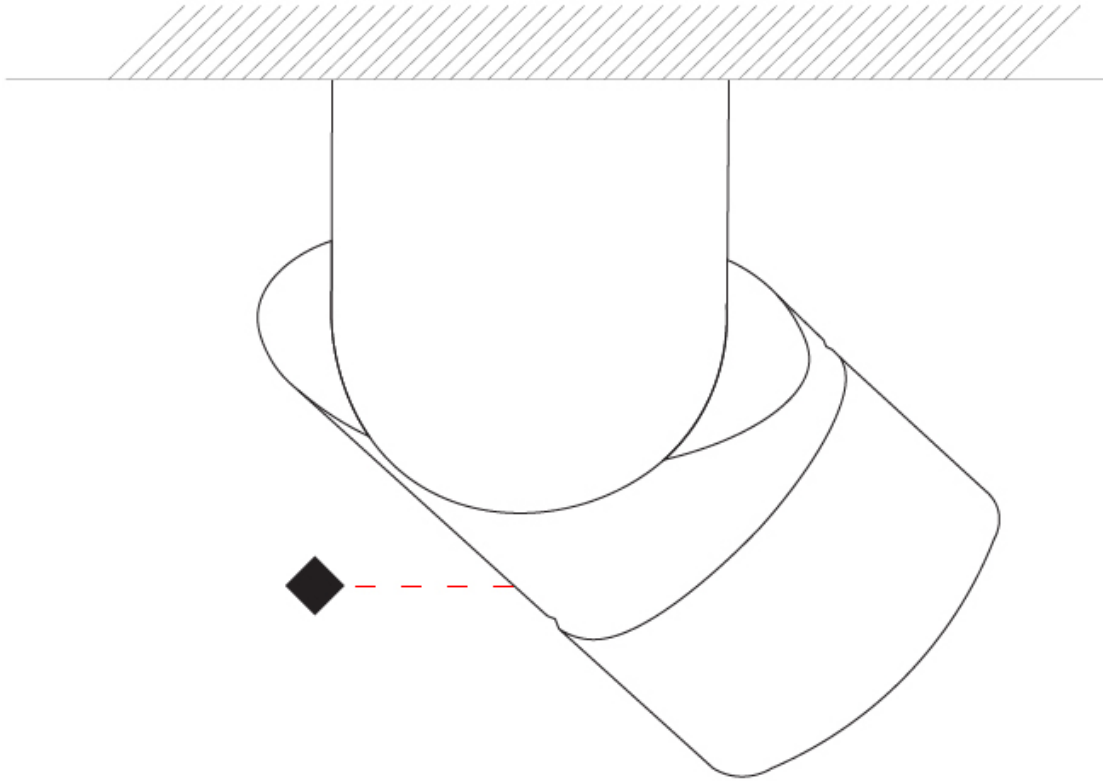

BOB RECESSED

A7200006-

PROJECT

TYPE

SPECIFIER

QUANTITY

DATE

Disclaimer

white lamp head with white base and side, black lamp head with black base and side, black lamp head with silver base and black side